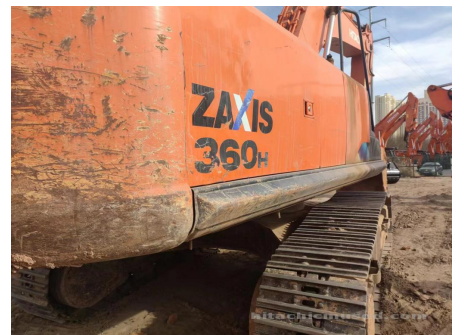

ISUZU THIS ENGINE IS CONFORMED TO REGULATIONS ON REGULATIONS TYPE APPROVAL NUMBER: 96HA 040013