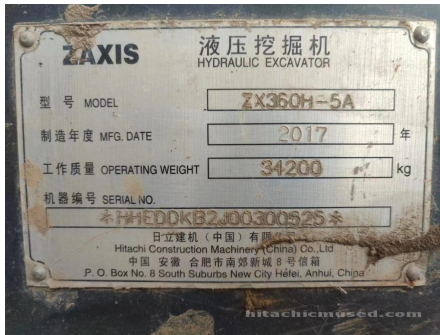

2017 Hitachi ZX360H-5A Hydraulic Excavator

Basic information			
Inspection date	2023/02/01	Model	ZX360H-5A
Product category	Hydraulic Excavator	Manufacturer	Hitachi
Serial No.	DDKB2J300525	Working hours	4937 hours
Year of manufacture	2017	Engine No.	6HK1-905557
Price	CNY 620,000		
Country	China	Yard Location	Shanxi
Dealer	山西伟力	Dealer	
Appearance			
Counter Weight	Good Condition	Main Frame	Good Condition
D Frame	Good Condition	Track Frame	Good Condition
Cabin	Good Condition	Door	Good Condition
Interior			
Cabin Interior	Good Condition	Seat	Good Condition
Console	Good Condition		
Operation			
Engine	Normal	Exhaust Gas Color	Normal
Swing	Normal	Wear: Swing Bearing	Slight
Traveling	Normal	Front Attachment	Normal
Pump Device	Normal		
Front & Pins			
Boom	Normal	Arm	Normal
Undercarriage / Chassis / Tires			
Seize: Track Links	No	Wear: Track Link Tread (Right)	Slight
Wear: Track Link Tread (Left)	Slight	Wear: Track Link Pins & Bushings (Right)	Slight
Wear: Track Link Pins & Bushings (Left)	Slight	Broken / Crack: Rubber Shoe (Right)	No
Broken / Crack: Rubber Shoe (Left)	No	Wear: Front Idler (Right)	Slight
Wear: Front Idler (Left)	Slight	Wear: Sprocket (Right)	Slight
Wear: Sprocket (Left)	Slight	Oil Leak: Travel Pipes	None
Oil / Water / Air Leakage			
Oil Leak: Front Pipes	None	Oil Leak: Boom Cylinder (Right)	None
Oil Leak: Boom Cylinder (Left)	None	Oil Leak: Arm Cylinder (Right)	None
Oil Leak: Bucket Cylinder (Right)	None	Oil Leak: Oil Cooler	None
Leak: Radiator	None	Oil Leak: Control Valve	None
Oil Leak: Pilot Valve	None	Oil Leak: Center Joint	None
Oil Leak: Swing Device	None	Oil Leak: Pump Device	Slight Film
Overall Rating			
Appearance Evaluation	Good	Rust / Corrosion	Slight
Overall Rating	Good		
Special Notes	机滤渗油，液压泵进油管渗油。		