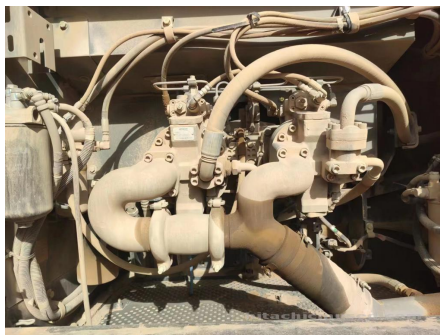

ISUZU THIS ENGINE IS CONFORMED TO REGULATIONS ON REGULATIONS TYPE APPROVAL NUMBER: 96HA 040013