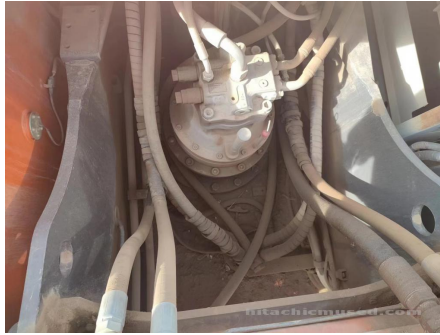

ISUZU THIS ENGINE IS CONFORMED TO REGULATIONS ON REGULATIONS TYPE APPROVAL NUMBER: 96HA 040013